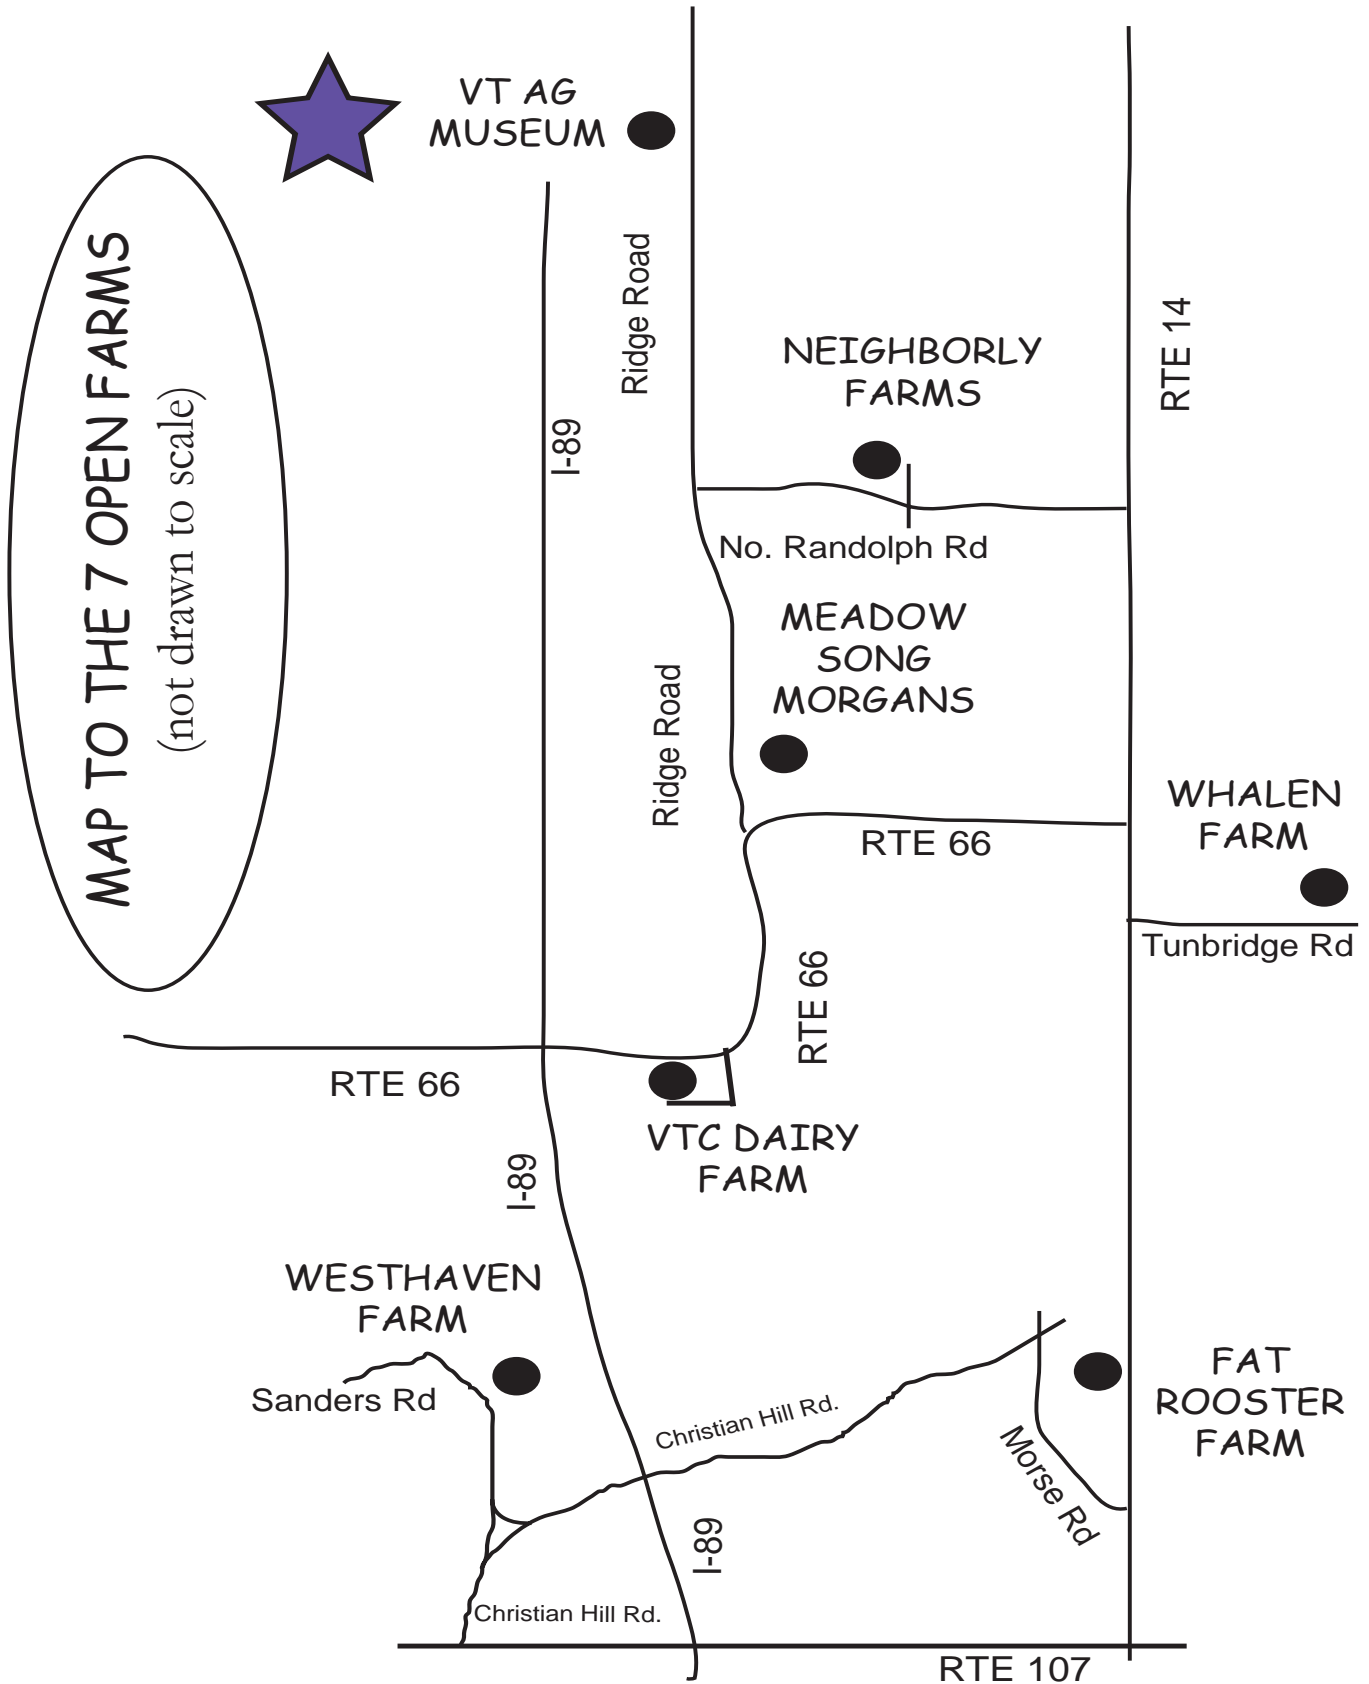

2007 FAMILY FARM FEST OPEN FARMS

Open Sunday, July 15th 11 am to 4 pm

MAP TO THE 7 OPEN FARMS
(not drawn to scale)

Central Celebration Site